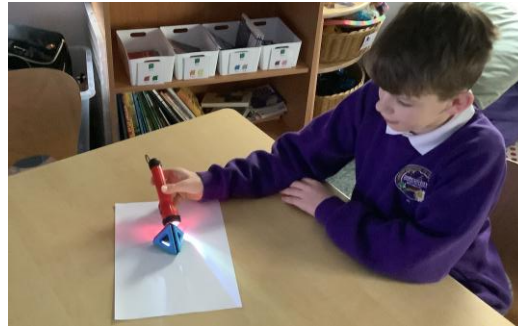

What Is a Christingle?

A Christingle is used in Christian churches during Advent.

Advent starts four Sundays before Christmas.

A Christingle is made from different objects. Each of the objects has a special meaning.